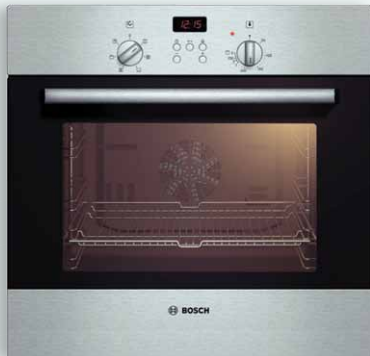

MODEL: KGN39XL30
€46/yr

€625

Bosch built-in fridge freezer
Electricity consumption: 281 kWh/p/y
Fridge capacity: 204L
Freezer capacity: 72L

MODEL: KIV34V21FF
€49/yr

BOSCH OVENS & HOBS

€435

Bosch built-in electric oven:
Oven capacity: 67 litres
Child lock
Automatic on/off timer
5 cooking programs
Fast pre-heat
Colour: Stainless steel

€295

Bosch built-in 60cm gas hob:
Flame failure device
One hand ignition
4 cooking zones
Enamelled pan supports
Colour: Brushed steel

MICROWAVE OVENS

Foster 
€265

Foster built-in microwave oven:
25 liters microwave oven
5 cooking functions
Grill function
Stainless steel interior
31.5cm rotating plate
Colour: Anti-fingerprint stainless steel

 **BOSCH**
€215

Bosch free standing microwave oven:
25 liters microwave oven
5 power levels (900W max.)
Grill function
Stainless steel interior
31.5cm rotating plate
Colour: Stainless steel

FABER COOKER HOODS