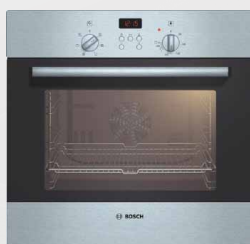

BOSCH
BUILT-IN ELECTRIC OVEN